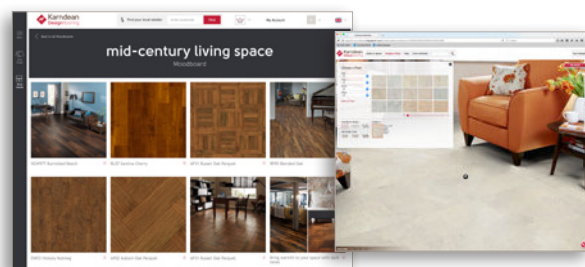

www.karndean.com/findaretailer

Order samples

If you need some extra help selecting the best color for your room, order some samples. These 4" x 4" samples are designed to help you pick which product is right for you.

www.karndean.com/samples

Check out our helpful online tools

Not sure where to start? Use Style Finder to narrow down your choices, or create Moodboards while you're browsing to save links to your favorite products, images and blog posts. Once you've narrowed down your choices, try out your favorite combinations using our Floorstyle design tool.